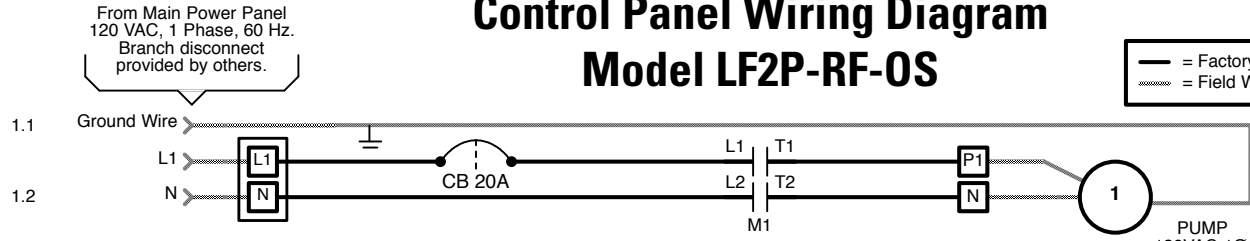

— = Factory Wire
- - - = Field Wire

LOGO
SIEMENS
6ED1052-1FB00-0BA6

MOTOR CONTACTOR
ABB
A16-30-10-84

MOTOR CONTACTOR
ABB
A16-30-10-84

V1 VALVES
RELAY
IDEC RJ2S-CL-A120

V2 VALVES
RELAY
IDEC RJ2S-CL-A120

V3 VALVES
RELAY
IDEC RJ2S-CL-A120