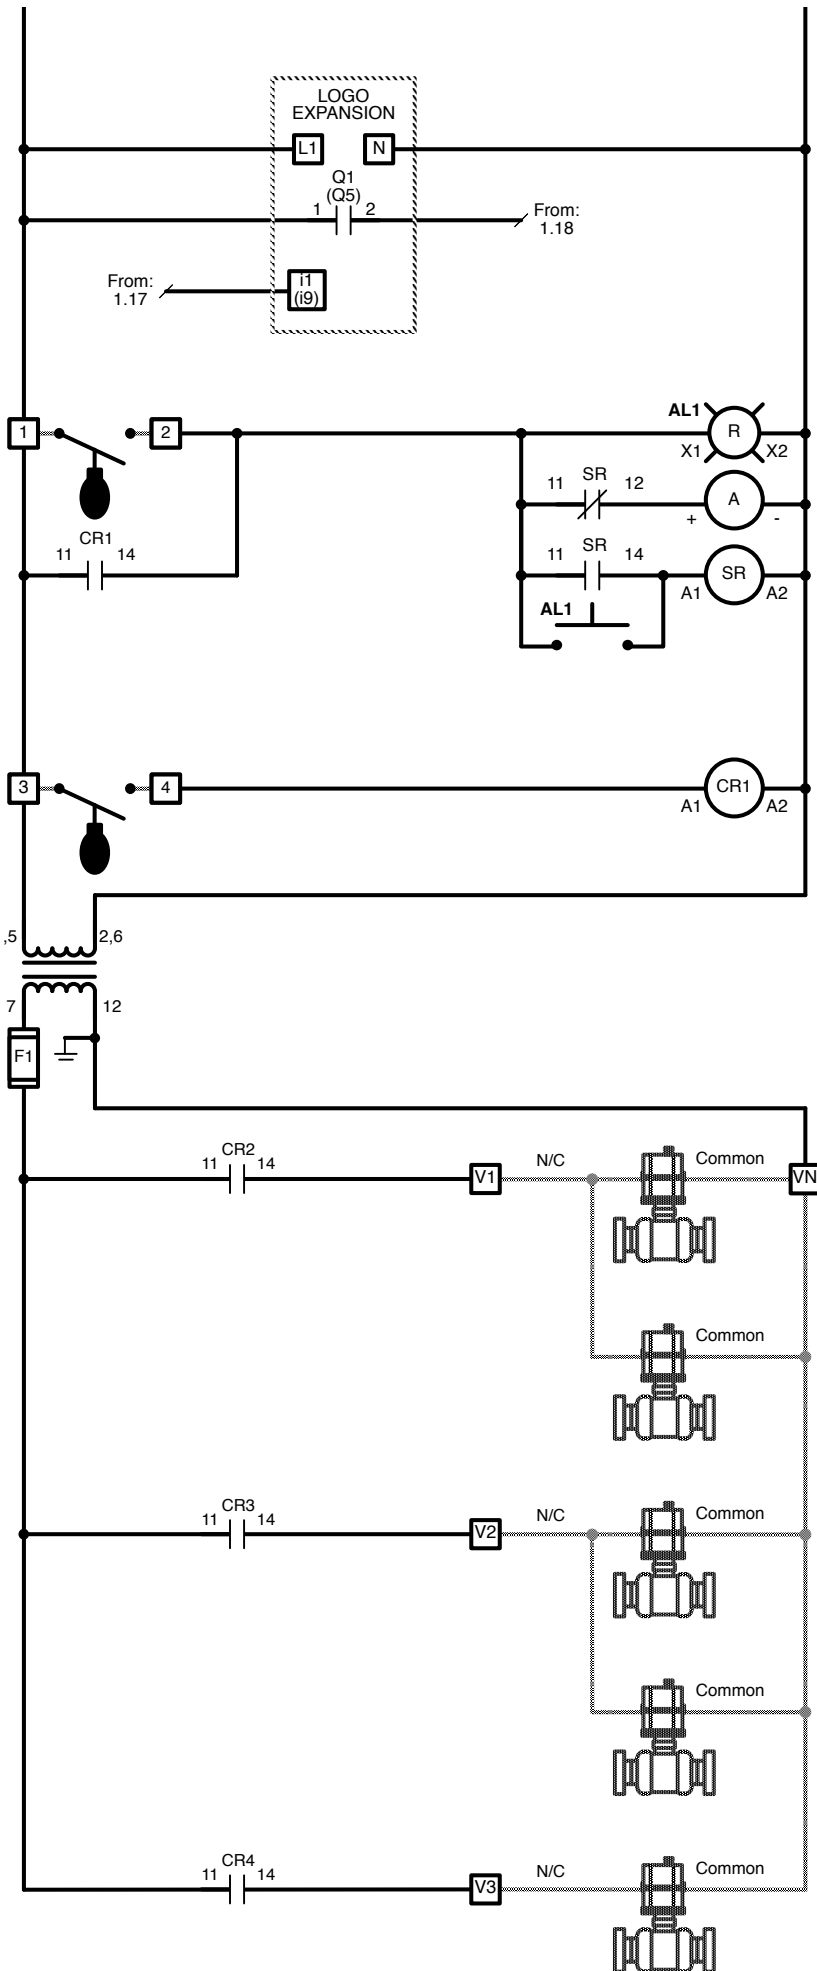

— = Factory Wire
- - - = Field Wire

LOGO
SIEMENS
6ED1052-1FB00-0BA6

MOTOR CONTACTOR
ABB
A16-30-10-84

MOTOR CONTACTOR
ABB
A16-30-10-84

V1 VALVES
RELAY
IDEC RJ2S-CL-A120

V2 VALVES
RELAY
IDEC RJ2S-CL-A120

V3 VALVES
RELAY
IDEC RJ2S-CL-A120

2.1
2.2
2.3
2.4
2.5
2.6
2.7
2.8
2.9
2.10
2.11
2.12
2.13
2.14
2.15
2.16
2.17
2.18
2.19
2.20
2.21
2.22
2.23
2.24
2.25
2.26
2.27

DM8
SIEMENS
6ED1055-1FB10-0BA1

LEVEL ALARM
LIGHT
IDEC HW SERIES

AUDIBLE ALARM
FLOYD BELL
MW09201Q

ALARM SILENCE
RELAY
IDEC
RJ2S-CL-A120

PUSH TO SILENCE

ALARM RELAY
IDEC
RJ2S-CL-A120

SOLENOID VALVE 1
S1 24VAC VALVE
PROVIDED BY OTHERS

SOLENOID VALVE 2
S2 24VAC VALVE
PROVIDED BY OTHERS

SOLENOID VALVE 3
S3 24VAC VALVE
PROVIDED BY OTHERS

SOLENOID VALVE 4
S4 24VAC VALVE
PROVIDED BY OTHERS

SOLENOID VALVE 5
S5 24VAC VALVE
PROVIDED BY OTHERS