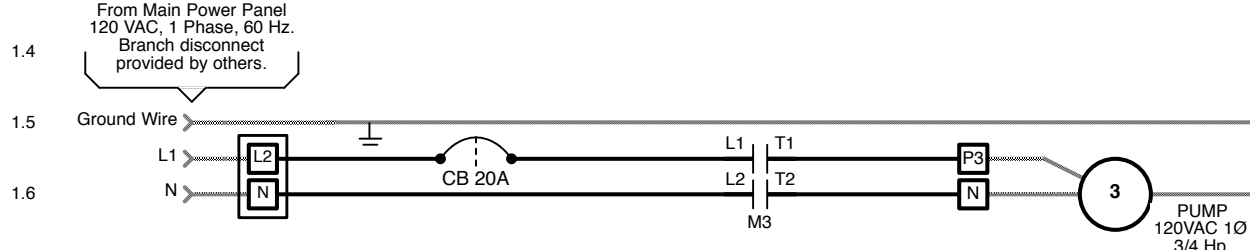

— = Factory Wire
- - - = Field Wire

LOGO
SIEMENS
6ED1052-1FB00-0BA6

MOTOR CONTACTOR
ABB
A16-30-10-84

MOTOR CONTACTOR
ABB
A16-30-10-84

V1 VALVES
RELAY
IDEC RJ2S-CL-A120

V2 VALVES
RELAY
IDEC RJ2S-CL-A120

V3 VALVES
RELAY
IDEC RJ2S-CL-A120

ALARM SILENCE
RELAY
IDEC
RJ2S-CL-A120

PUSH TO SILENCE

ALARM RELAY
IDEC
RJ2S-CL-A120

SOLENOID VALVE 1
S1 24VAC VALVE
PROVIDED BY OTHERS

SOLENOID VALVE 2
S2 24VAC VALVE
PROVIDED BY OTHERS

SOLENOID VALVE 3
S3 24VAC VALVE
PROVIDED BY OTHERS