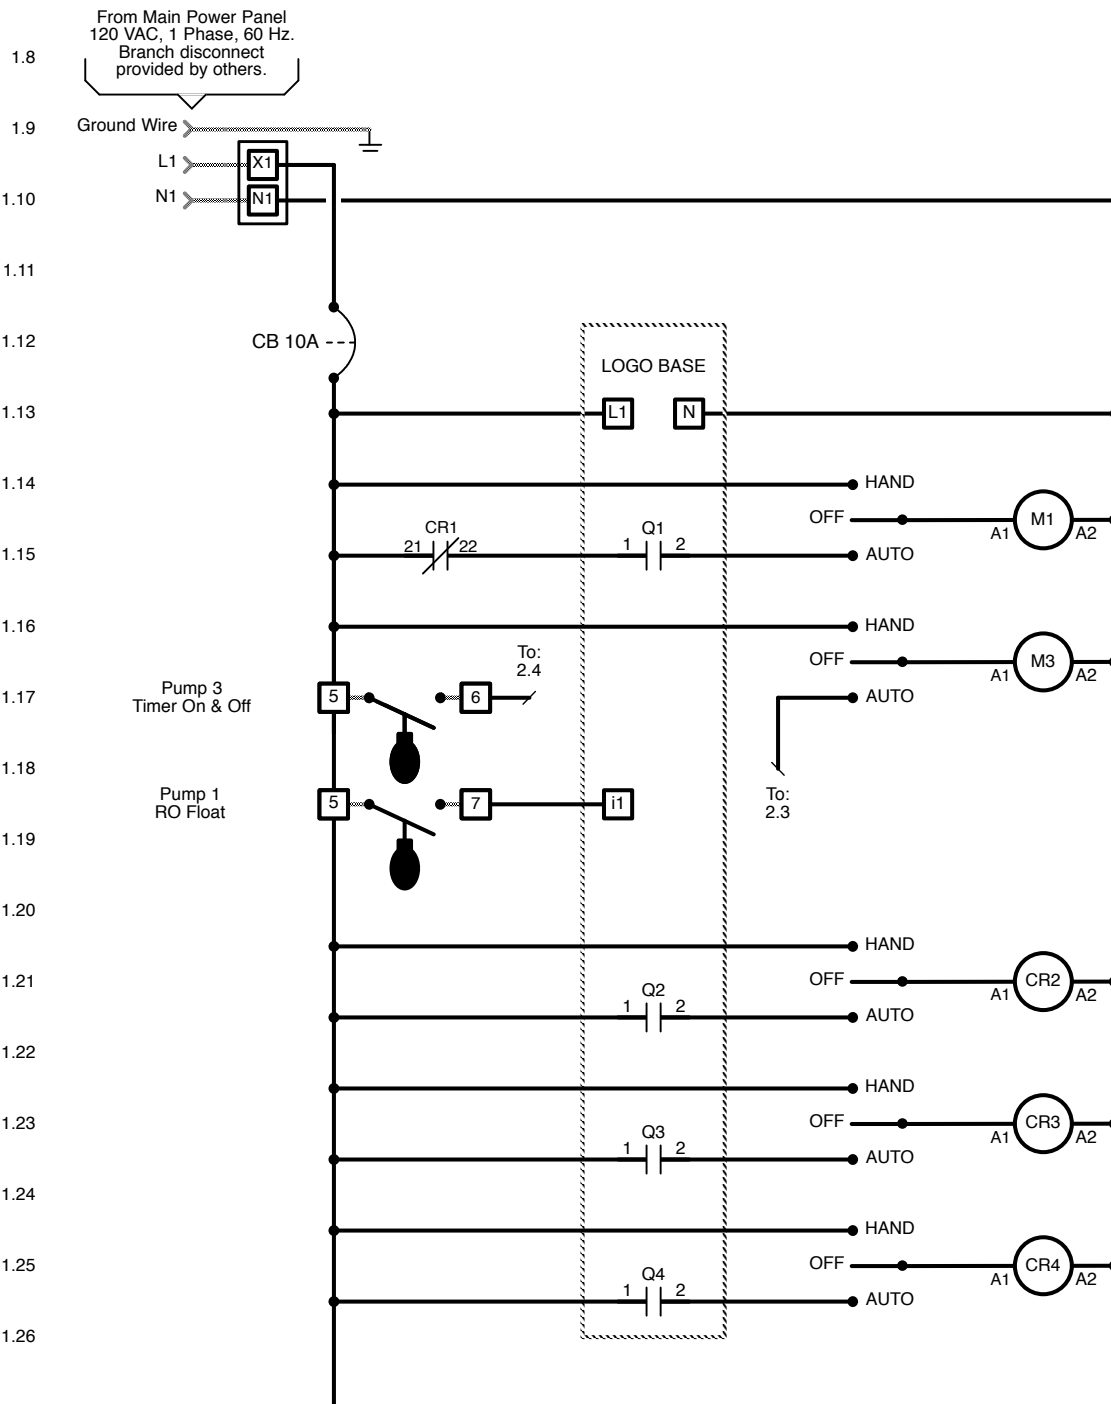

Control Panel Wiring Diagram

Model LF2P-RF-OS

Orenco Systems
Incorporated

814 AIRWAY AVENUE
SUTHERLIN, OREGON
97479

TOLL FREE:
(800) 348-9843

TELEPHONE:
(541) 459-4449

FACSIMILE:
(541) 459-2884

WEB SITE:
www.orenco.com

— = Factory Wire
- - - = Field Wire

LOGO
SIEMENS
6ED1052-1FB00-0BA6

MOTOR CONTACTOR
ABB
A16-30-10-84

MOTOR CONTACTOR
ABB
A16-30-10-84

V1 VALVES
RELAY
IDEC RJ2S-CL-A120

V2 VALVES
RELAY
IDEC RJ2S-CL-A120

V3 VALVES
RELAY
IDEC RJ2S-CL-A120

2.1
2.2
2.3
2.4
2.5
2.6
2.7
2.8
2.9
2.10
2.11
2.12
2.13
2.14
2.15
2.16
2.17
2.18
2.19
2.20
2.21
2.22
2.23
2.24
2.25
2.26
2.27

DM8
SIEMENS
6ED1055-1FB10-0BA1

LEVEL ALARM
LIGHT
IDEC HW SERIES

AUDIBLE ALARM
FLOYD BELL
MW09201Q

ALARM SILENCE
RELAY
IDEC
RJ2S-CL-A120

PUSH TO SILENCE

ALARM RELAY
IDEC
RJ2S-CL-A120

SOLENOID VALVE 1
S1 24VAC VALVE
PROVIDED BY OTHERS

SOLENOID VALVE 2
S2 24VAC VALVE
PROVIDED BY OTHERS

SOLENOID VALVE 3
S3 24VAC VALVE
PROVIDED BY OTHERS